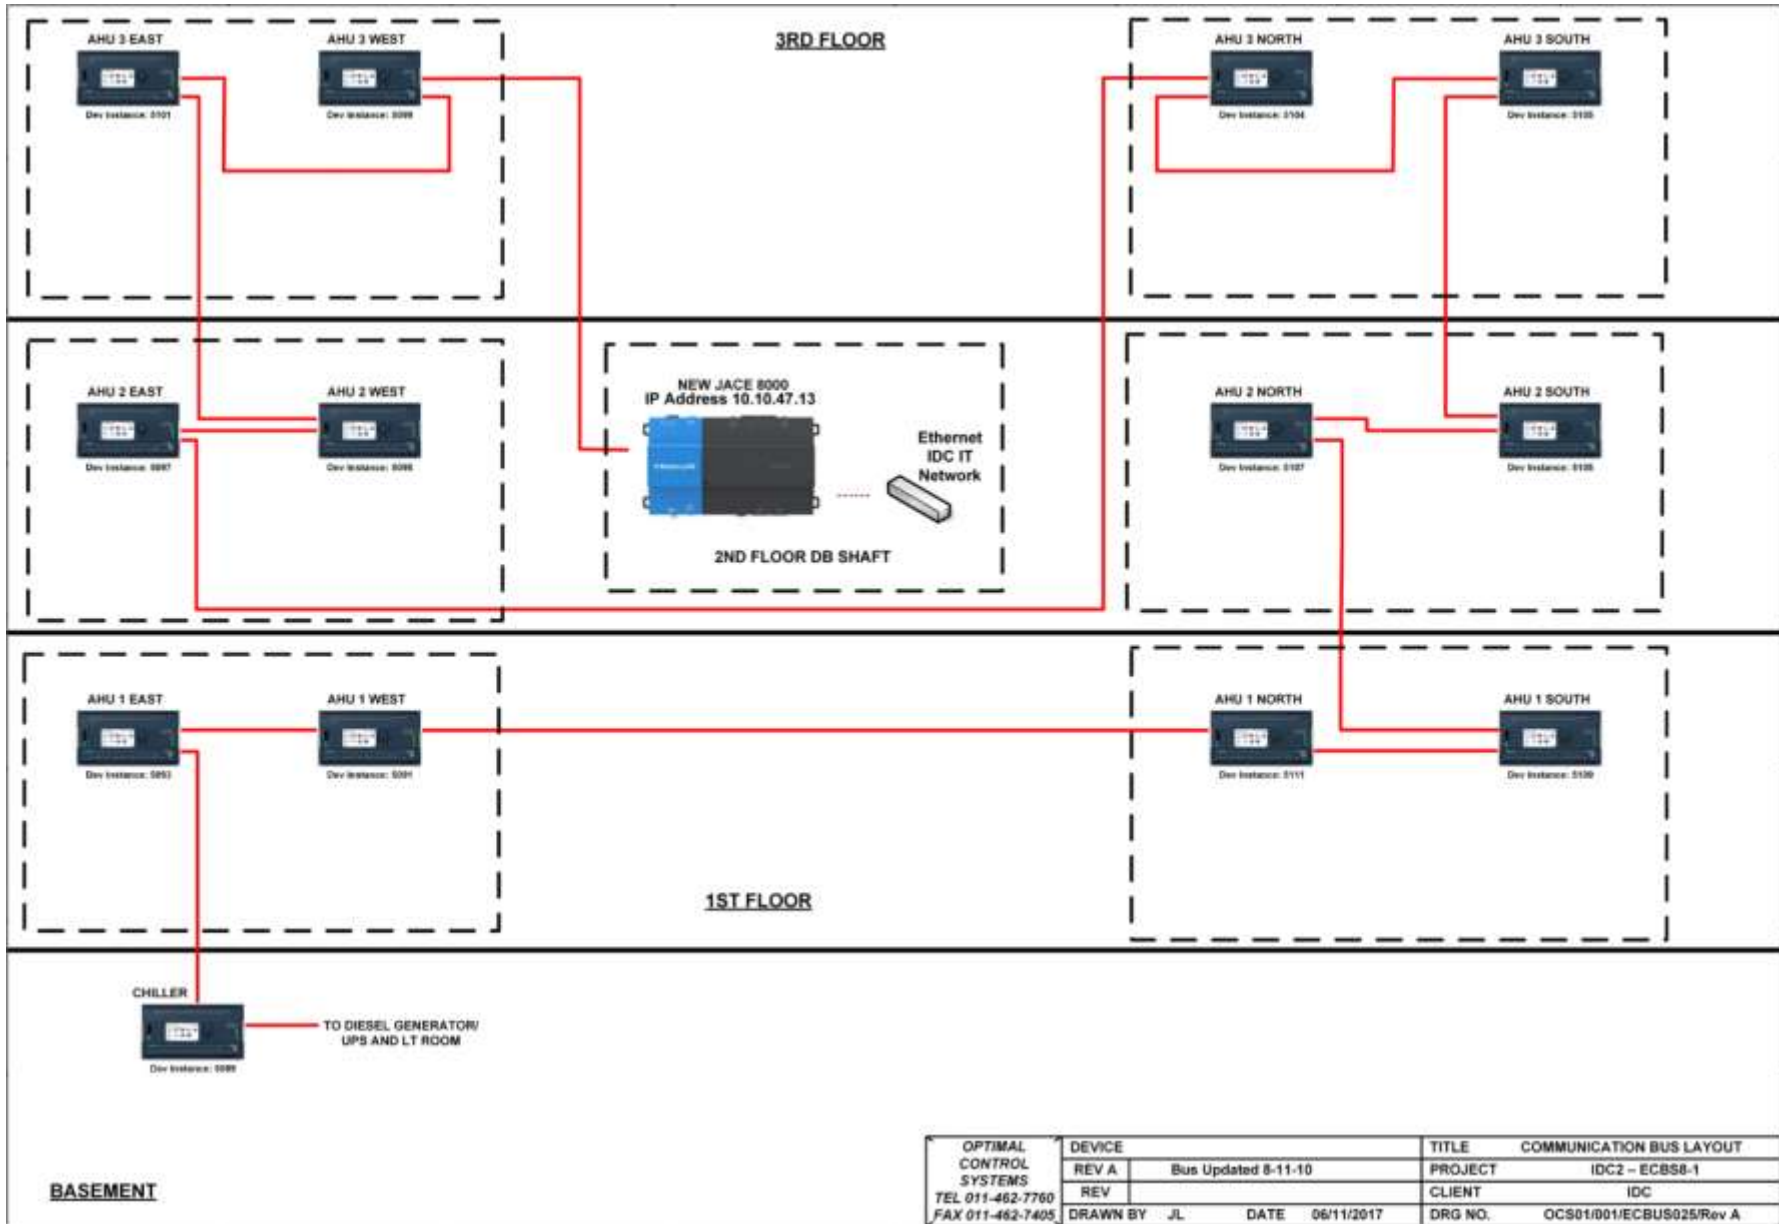

Annexure C: Existing Niagara System

- Jace Network Unit x 1
- ECB Master Controllers x 13

**IDC 1 & 2 Water Meter
Net Layout (IP BACnet)**